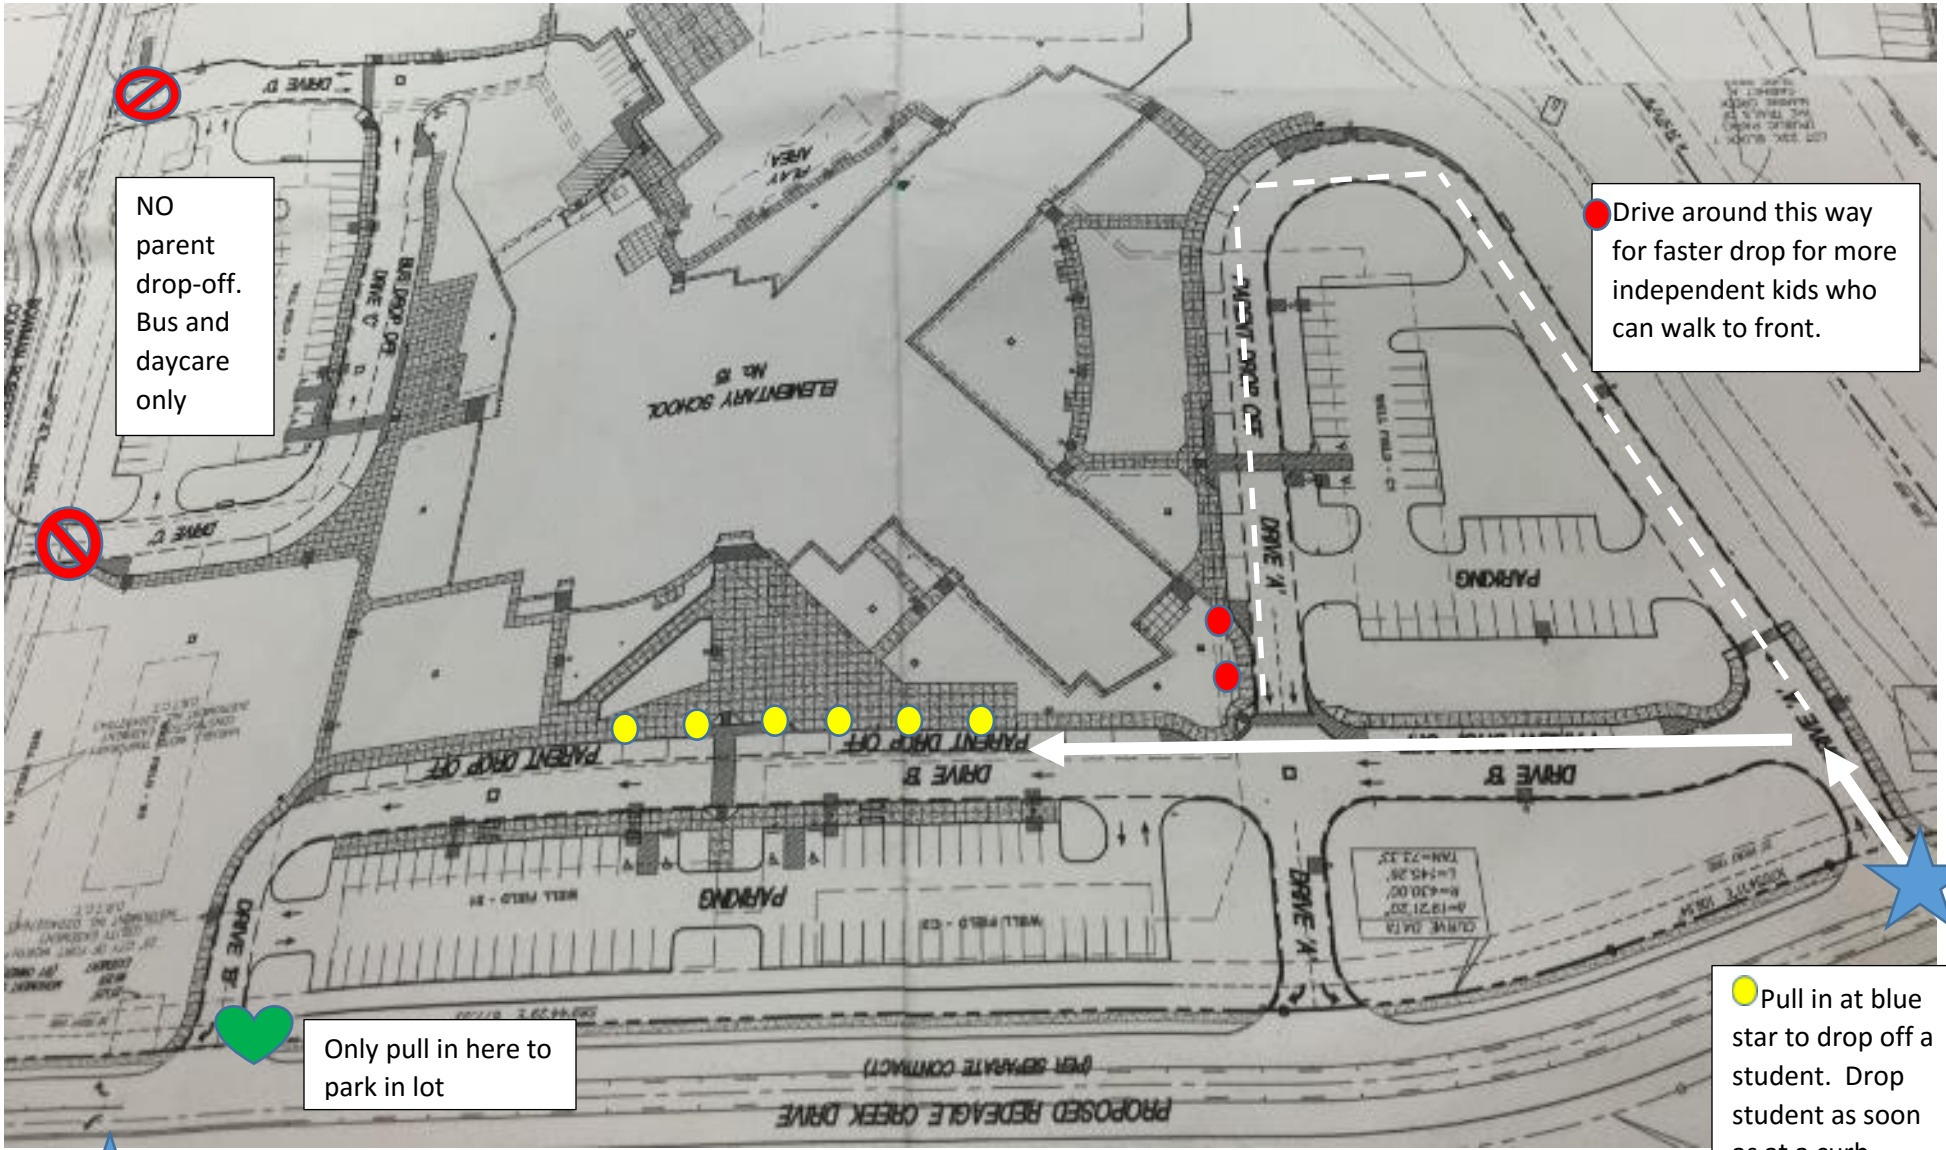

Drop Off Process for Dozier Elementary, updated 8/25/16

NO parent drop-off. Bus and daycare only

Drive around this way for faster drop for more independent kids who can walk to front.

Only pull in here to park in lot

Pull in at blue star to drop off a student. Drop student as soon as at a curb. Please pull forward and do not wait to be front doors or we can only drop a single child at a time.

★ = pull in here to drop off a student

● = drop here for faster drop of independent kids who can walk to front

● = drop here along any part of curb

♥ = only pull in here if you are going to park in parking lot and student will cross at the cross walk